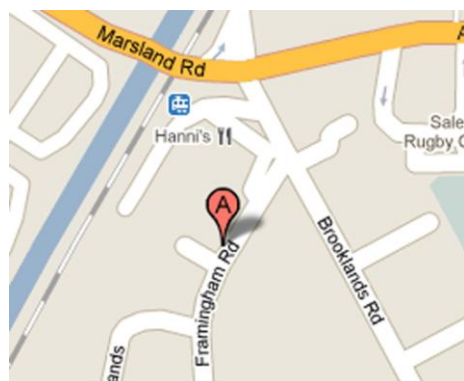

**PLEASE NOTE:** There is also an **8a Brooklands Road**, near a Bookmakers shop, near to the Metrolink Station).

**Access** is via the door from street level between TOTAL HAIR CONCEPT and the Mini Market next door. The Centre is very discreet and there is no indication that it is a Therapy/Counselling service

#### **ARRIVING BY CAR:**

**M60 motorway** is 5 minutes away. Check for directions before setting off on your journey. Exit motorway for **SALE**.

**M56 motorway** is 10 minutes away – exit from M56 onto M60 West (clockwise) and keep in the left lane – exit at Sale junction. Check directions before setting off on your journey.

#### **CAR PARKING:**

There is usually some on street car parking available directly outside the parade of shops. Otherwise you will need to drive down **FRAMINGHAM ROAD** until you can locate a car parking space (possibly turning left onto **WOODBOURNE ROAD** where there are sometimes other spaces). This may result in a 5-10 minute walk back to the MCCBT Centre.

#### **FIND US ON GOOGLE MAPS:**

TYPE IN POSTCODE M33 3SH

<http://maps.google.co.uk/>