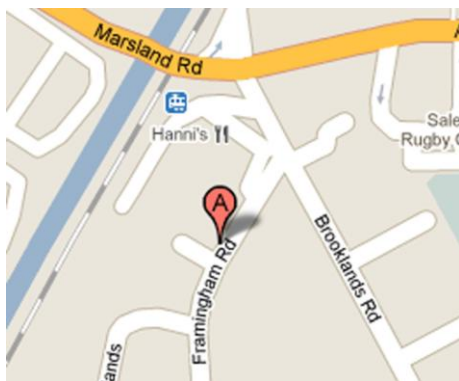

PLEASE NOTE: There is also an **8a Brooklands Road**, near a Bookmakers shop, near to the Metrolink Station).

Access is via the door from street level between TOTAL HAIR CONCEPT and the Mini Market next door. The Centre is very discreet and there is no indication that it is a Therapy/Counselling service

WILLANS PROPERTY SERVICES on your right hand side and the start of a parade of shops. Follow the shops around the corner to the end and you will then be at MCCBT.

ARRIVING BY CAR:

M60 motorway is 5 minutes away. Check for directions before setting off on your journey. Exit motorway for **SALE**.

M56 motorway is 10 minutes away – exit from M56 onto M60 West (clockwise) and keep in the left lane – exit at Sale junction. Check directions before setting off on your journey.

CAR PARKING:

There is usually some on street car parking available directly outside the parade of shops. Otherwise you will need to drive down **FRAMINGHAM ROAD** until you can locate a car parking space (possibly turning left onto **WOODBOURNE ROAD** where there are sometimes other spaces). This may result in a 5-10 minute walk back to the MCCBT Centre.

FIND US ON GOOGLE MAPS:

TYPE IN POSTCODE M33 3SH

<http://maps.google.co.uk/>

FIND US ON STREETMAP:

TYPE IN POSTCODE M33 3SH

<http://www.streetmap.co.uk/>